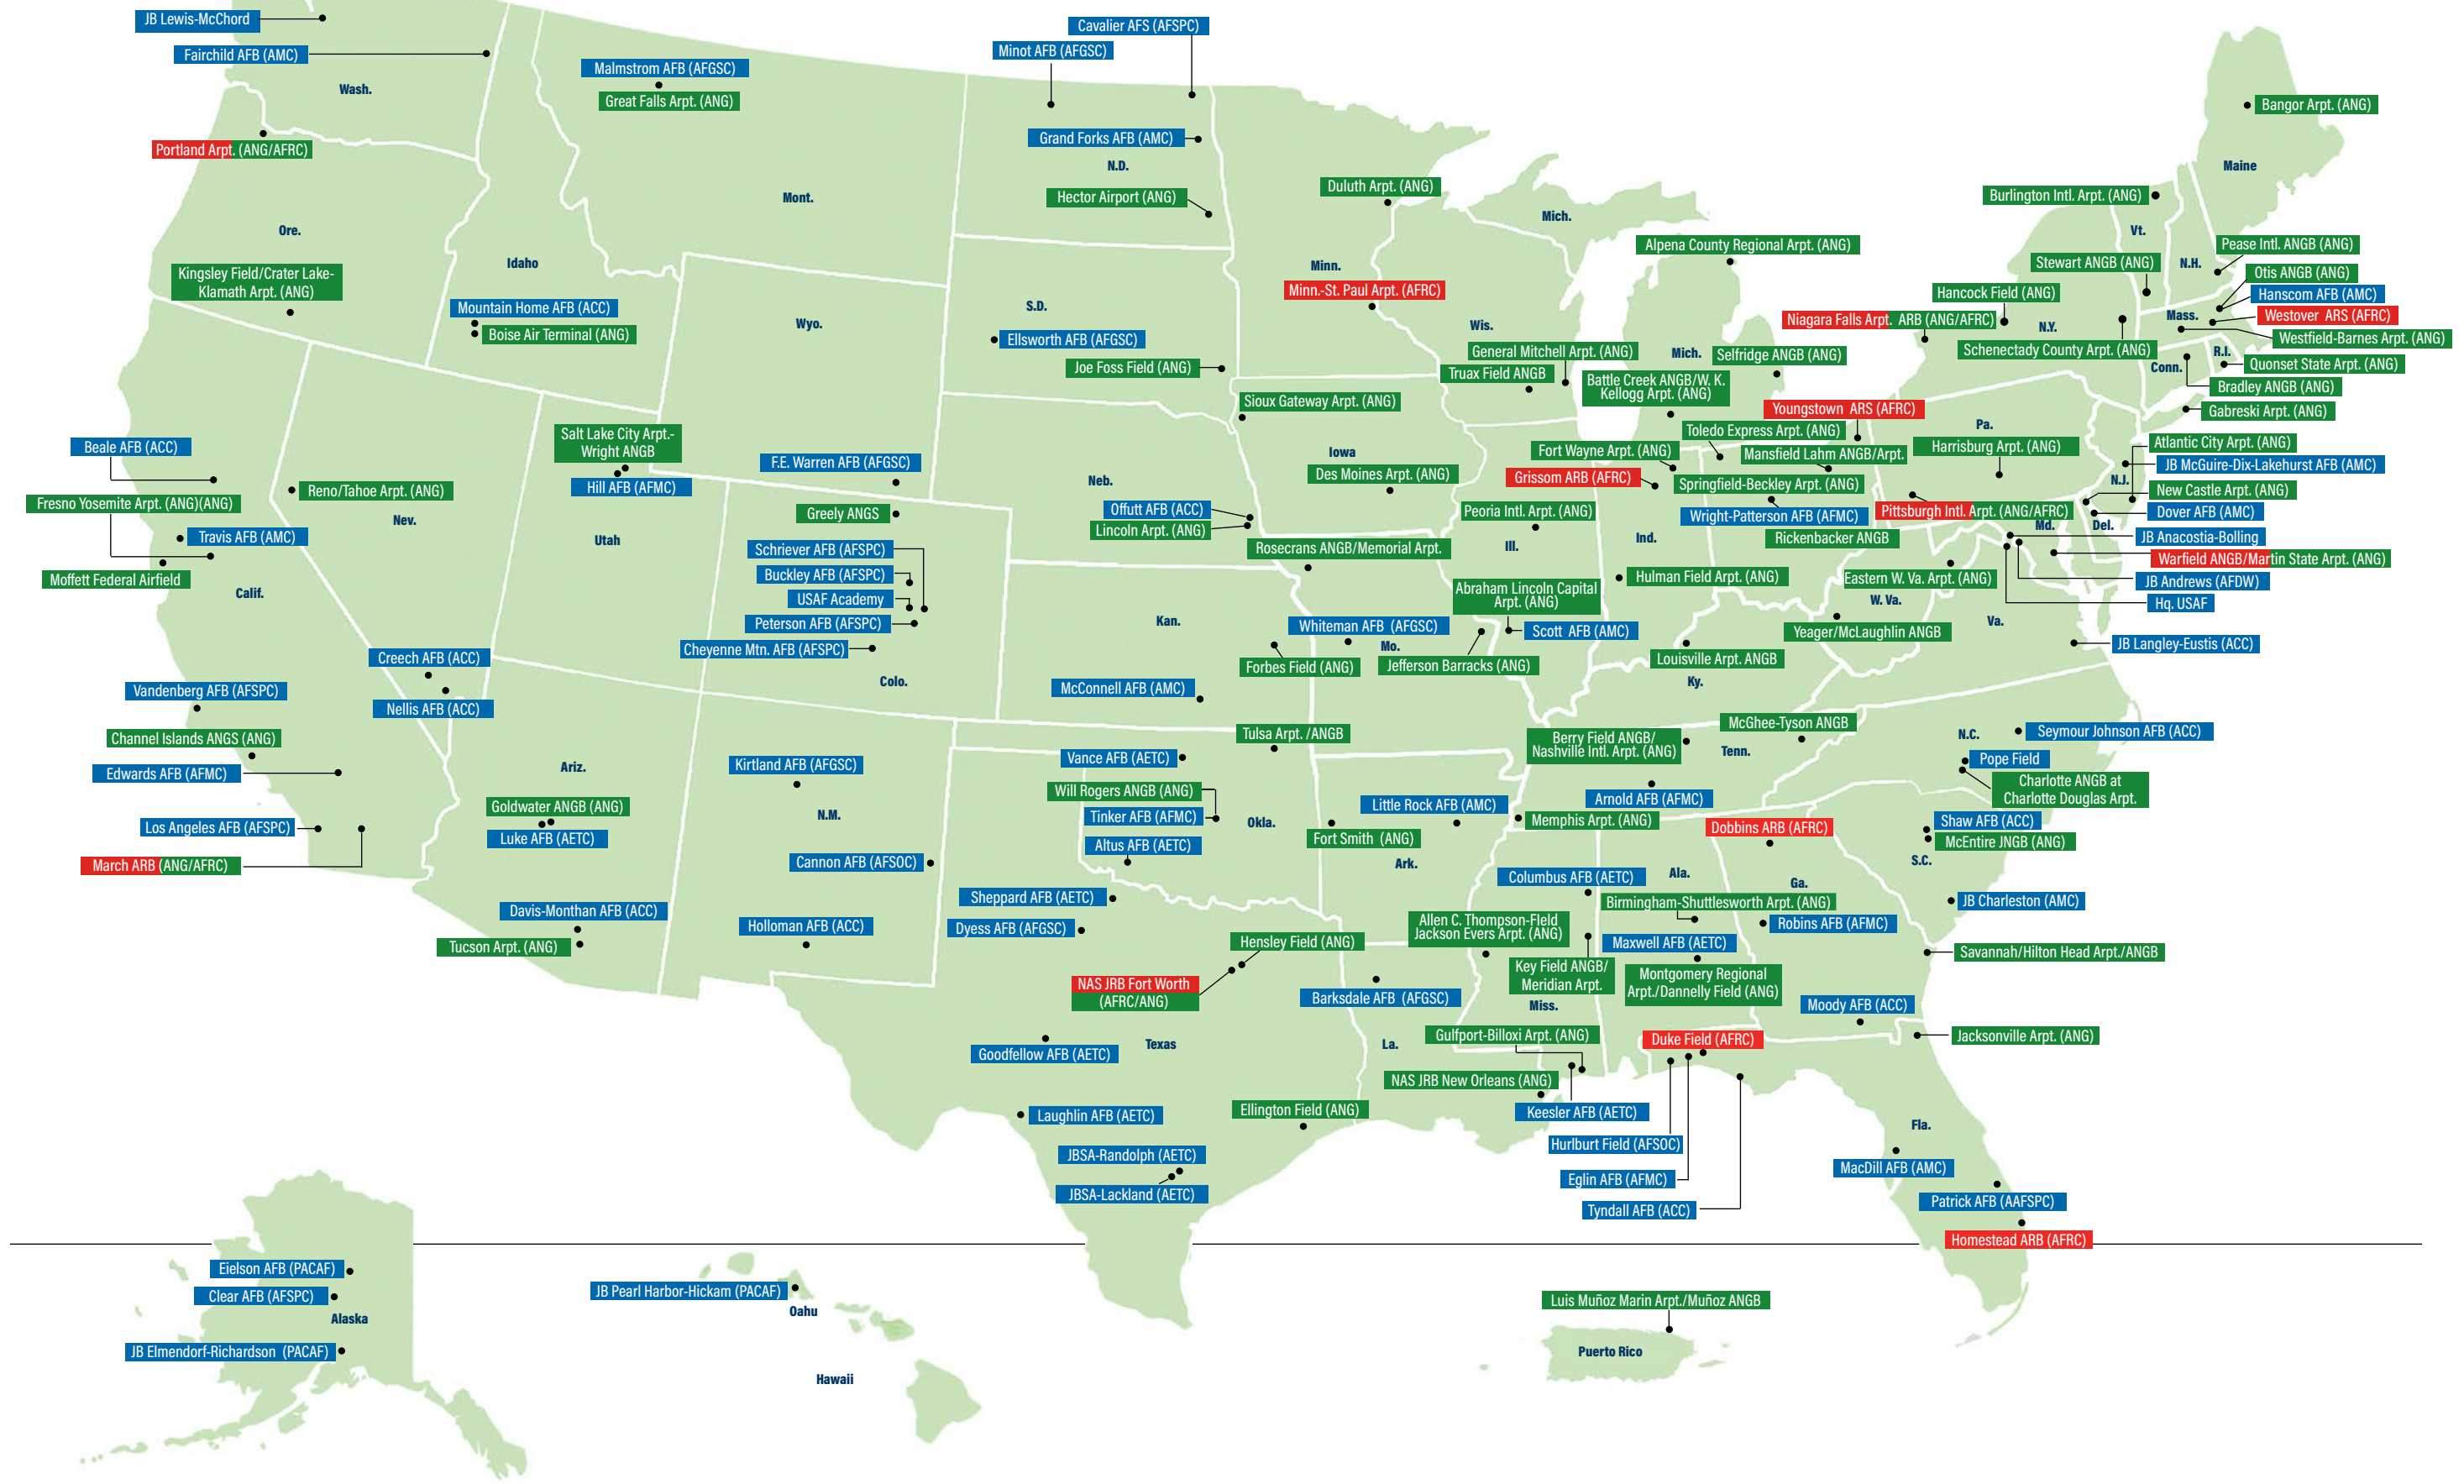

MAJOR ACTIVE, GUARD, AND RESERVE AIR FORCE BASES IN THE US

Active Reserve Guard